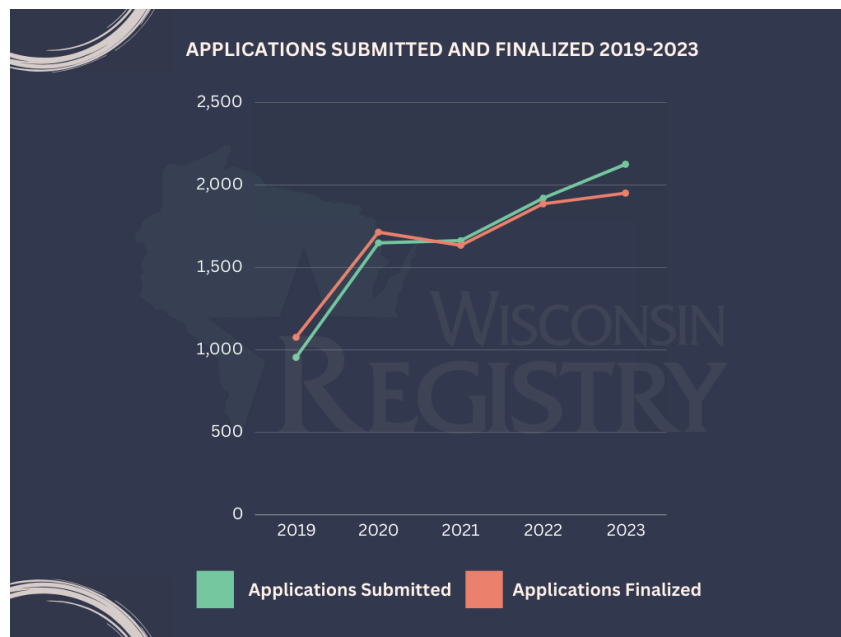

The value of having the coupon available for four years, and now having general Wisconsin Registry Membership free, is it is easier for members to renew and helps keep our data accurate! The addition of the PDG Free Membership Coupon in January of 2023 greatly increased the number of submitted and finalized membership applications. Increased applications mean more accurate data and more accurate data in turn helps inform public policy and advocacy efforts to support the early child care workforce.

In 2019, the Wisconsin Registry averaged 955 submitted general membership applications and 1,077 finalized applications per month. Fast forward to the final 10 months of the coupon in 2023 and the Wisconsin Registry saw record numbers with an average of 2,126 applications submitted and 1,951 applications finalized per month!

The chart below showcases the growth of submitted and finalized general membership applications on a per-month basis from 2019, the last year without the PDG coupon, through the years the coupon was in place (2020-2023). The year 2023 has already seen over 10,000 more applications submitted to the Wisconsin Registry than what was submitted in all of 2019!

Wisconsin Registry Members also started taking advantage of the PDG Free Membership Coupon more each year. In the first two years of the coupon about 71 percent of general membership applications featured the PDG Free Membership Coupon. Over the last two years, almost 88 percent of general membership applications submitted featured the coupon!

The chart below showcases the total number of applications submitted over the last four years and how many of those applications featured the PDG Coupon code. *Please note: the data for 2023 was from January through October.