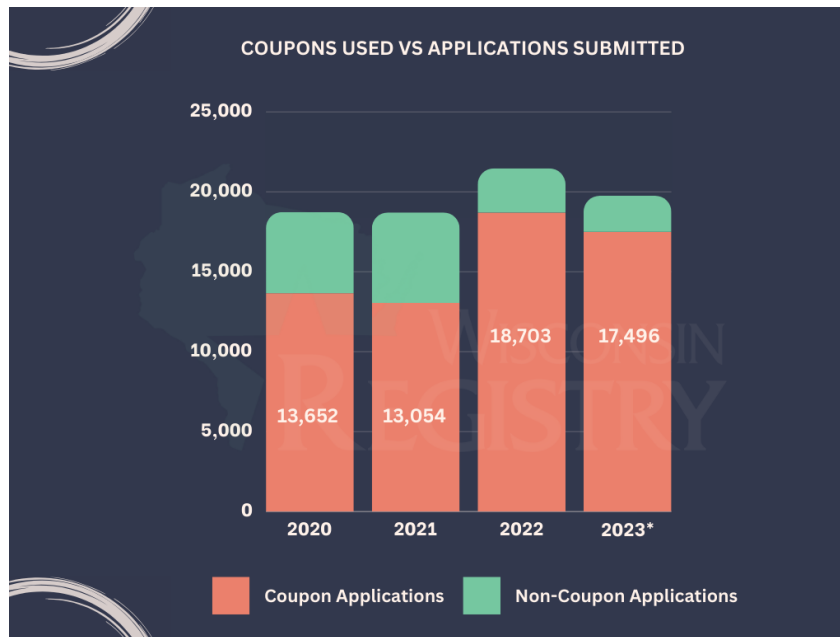

Hopefully a few of these data points shared helped showcase just how impactful the PDG Free Membership Coupon was over the past four years! Thank you again to the Department of Children and Families and the Preschool Development Grant for providing the Free Membership Coupon!

FREE Membership Tips

In November we announced that general Wisconsin Registry Membership is now FREE! This is an exciting development for everyone and we hope it can be one less worry for child care providers.

With the shift to free general membership, we would like to share some tips that should help in this process.

- There is no deadline involved! General Wisconsin Registry Membership is FREE for the foreseeable future. There is no rush to renew!
- There is no more coupon code! As we highlighted above, the coupon ended when general Wisconsin Registry Membership went free!
- For those renewing with a current membership, there's no rush to renew now. We recommend waiting closer to your expiration date!

If you have any questions, don't hesitate to [reach out](#) to our Customer Support Team!

Upcoming Holiday Hours